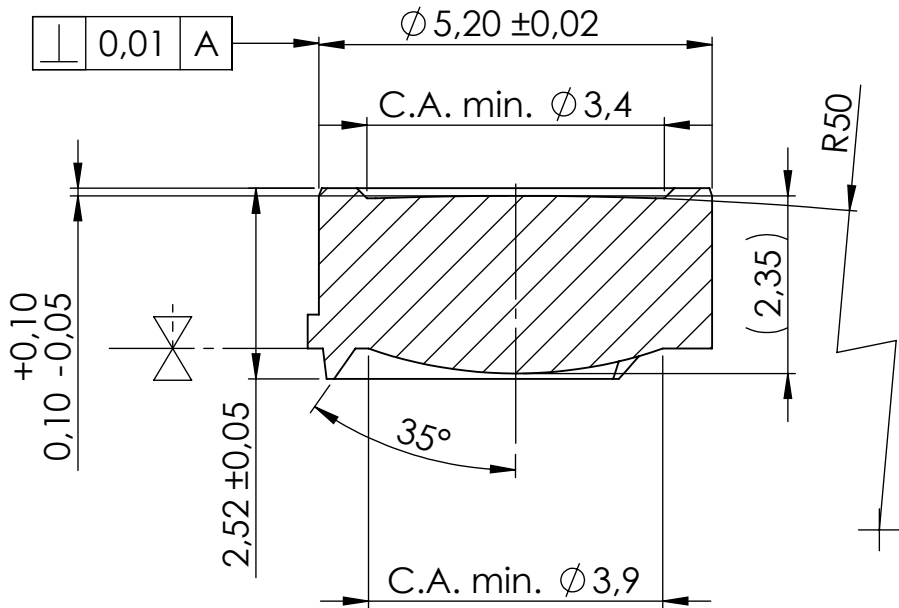

SECTION A-A

Isometric View
Scale 5:1

A		Copy of former paperdrawing		23.05.2017	CKr	
Rev.	Description			Date	By	
		Unless otherwise specified: - dimensions are in millimeters - all Dimensions ±0,1mm		© Viaoptic GmbH. All rights reserved. Reproduction prohibited without permission from the copyright owner.		
		Titel Lens CAW100			VIAOPTIC GMBH Am Leitz Park 1 // 35578 Wetzlar 06441/9011-0	
Date		Name		Scale		
23.05.2017		Krznicaric		10:1		
Approval		Material		Size		
24.05.2017		COP		A4		
Weight		Part Number		Sheet		
0,05 g		099-099-001-009		01		